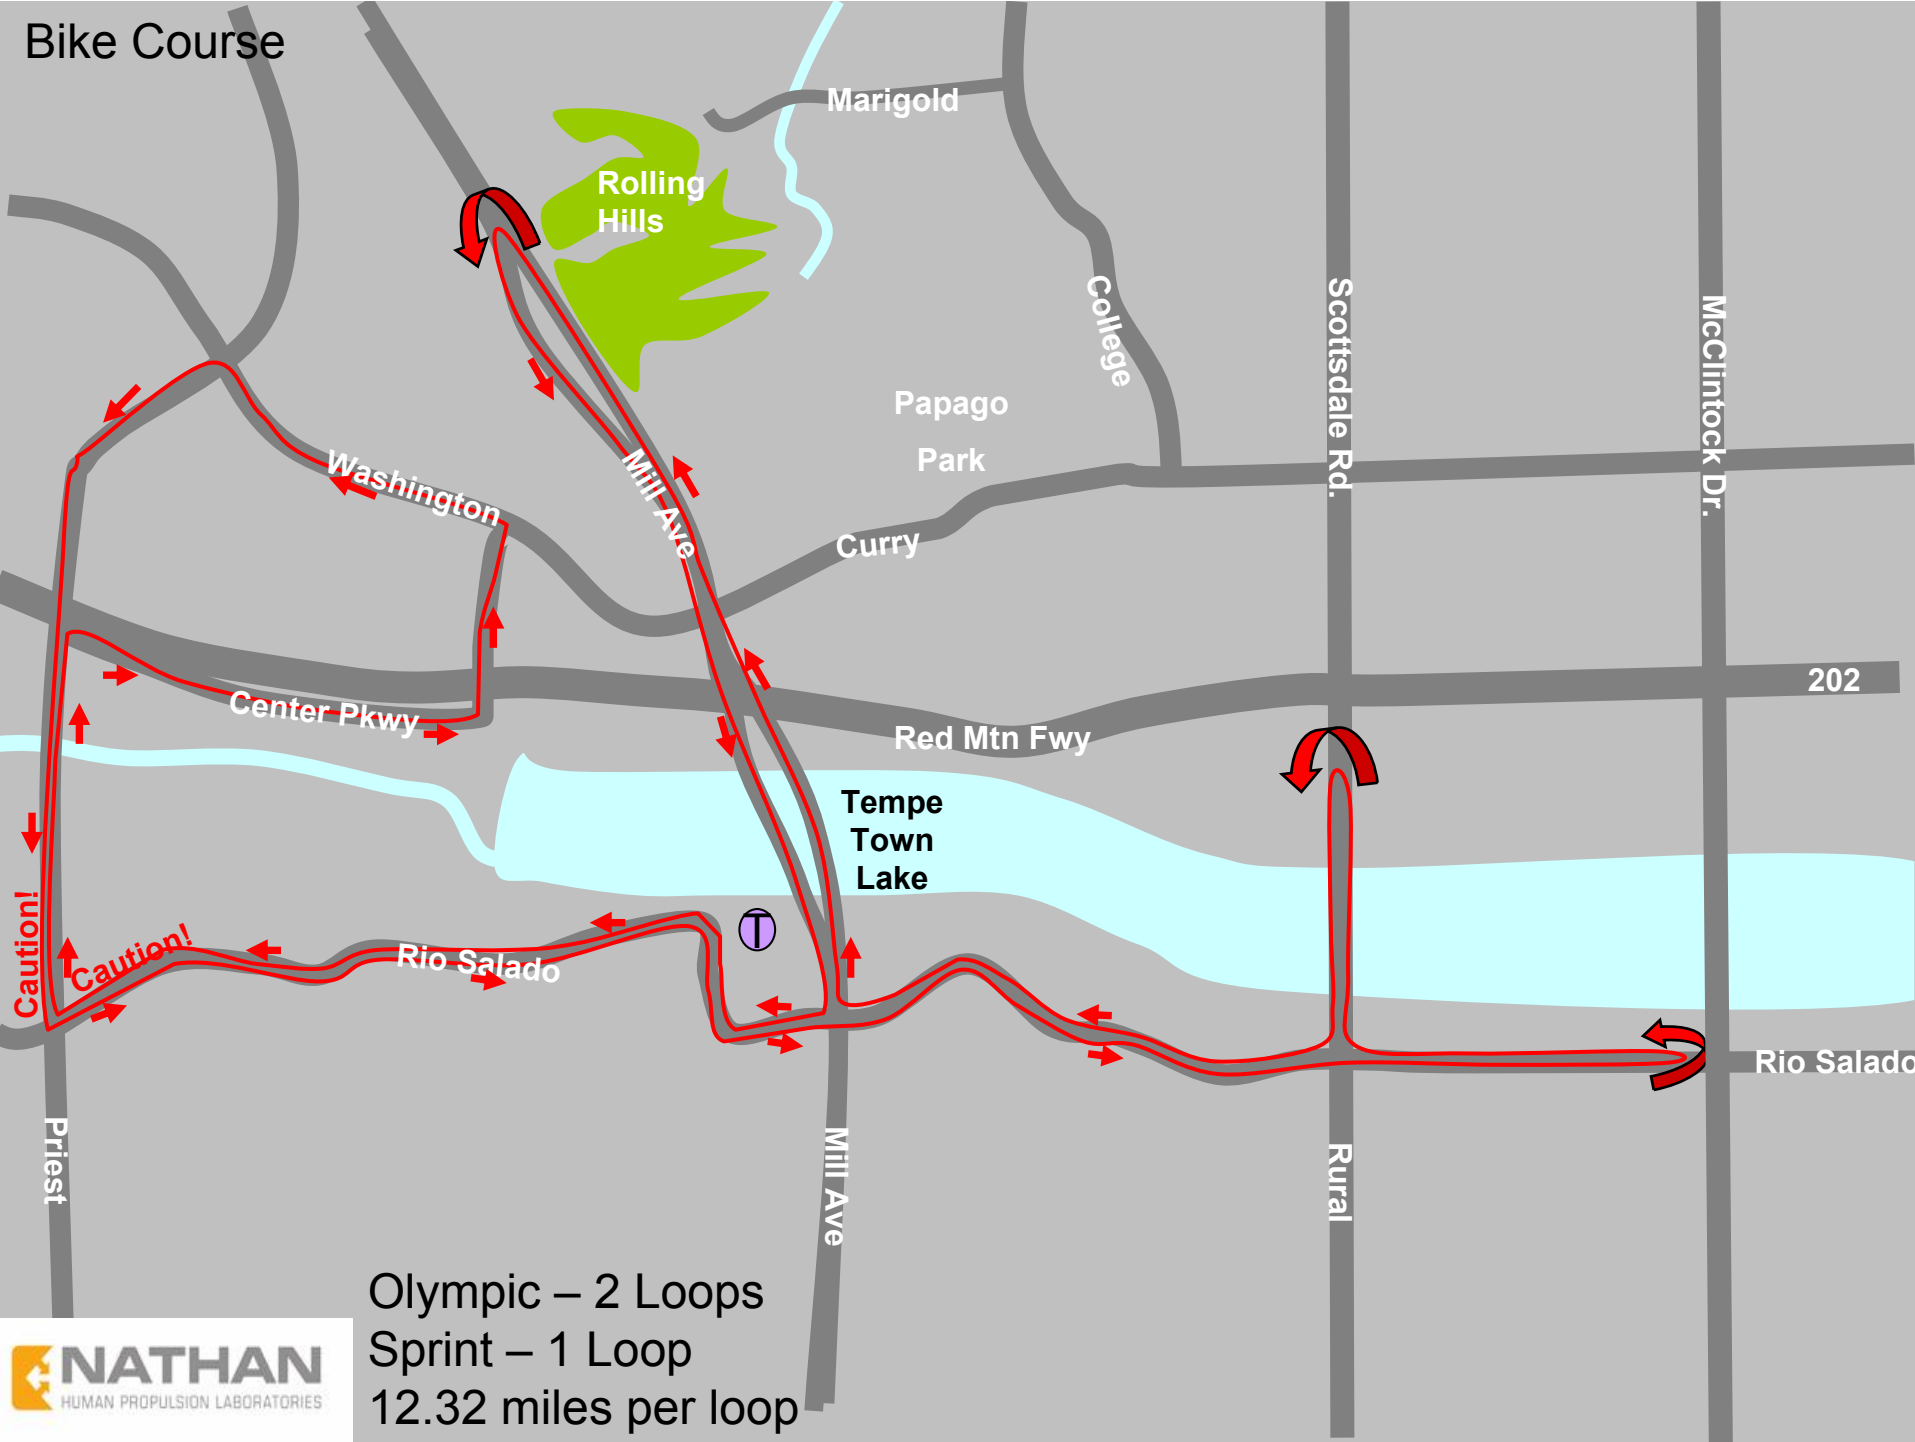

Bike Course

Olympic – 2 Loops
Sprint – 1 Loop
12.32 miles per loop