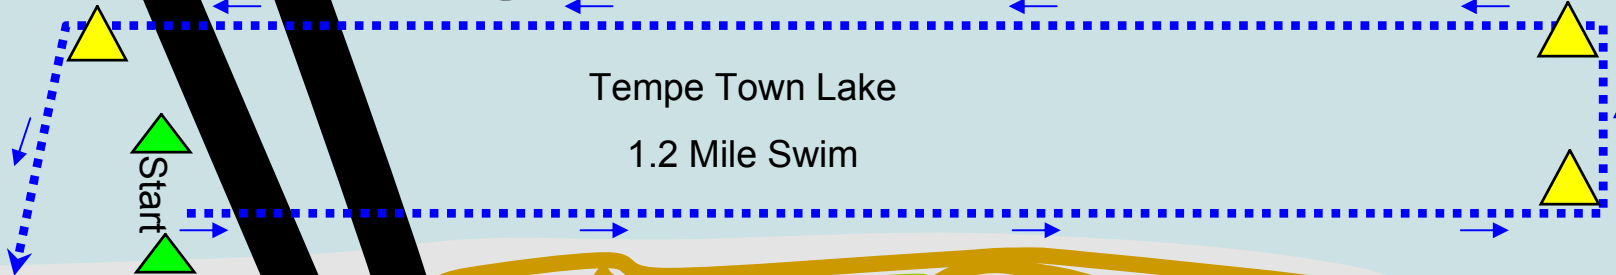

Swim Course

Red Mountain 202 Freeway

Mill Ave

Mill Ave

SOMA TRIATHLON

Tempe Town Lake
1.2 Mile Swim

Large Yellow Buoys will be turn buoys.

There will be other sighting buoys along the route, as well as Kayakers and lifeguards.

CUTOFF 1:15 from last wave.

Rio Salado

Always in front.